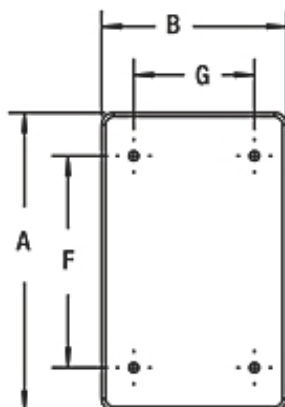

Actual

Line Art

Catalog Number: E980CN-CAR
Product ID: 7TAA237010R0006
UPC Number: 03448113296
EAN Number: 05415022440331
Status: Active

1-gang weatherproof Blank Cover - Gray

North American Specifications (UNSPSC)

European Specifications (ETIM)

ETIM	EC002656 Cover for box/housing for built-in mounting in the wall/ceiling
Shape	Rectangular
Type of fastening	Screw cover
Model	Mounting cover
Colour	Other
With screws	N

Packaging

Outer Quantity	12
Outer Dimensions (inches)	6x4x6.25
Weight Uom	11 lbs. per 100

Documents / Support Tools

Technical Drawing / Data Sheet	WSD-AC05039
Technical Drawing / Data Sheet Canada	Available on Website
Catalog US	Available on Website